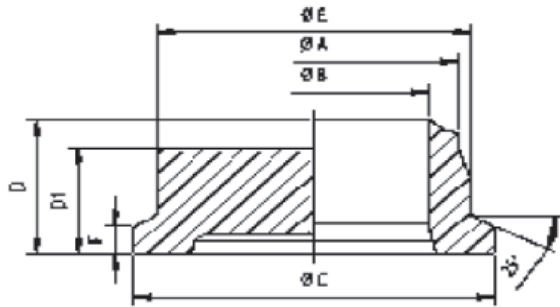

HEAVY DUTY HUBS (MM)

Buttweld Hub